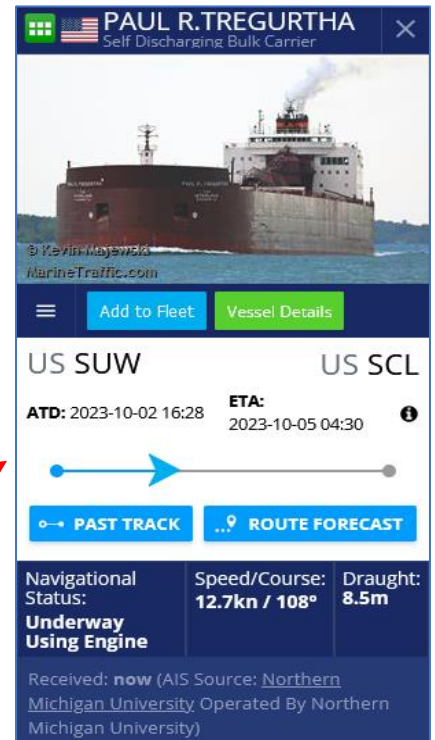

duluthharborcam.com

Duluth Canal Cam	Ships incoming to Duluth Canal
Duluth Harbor Cam	Looking down Duluth Harbor
Duluth Aerial Lift Cam	Looking back at Duluth Canal
AMI(Connor's Point) Cam	Looking back up Duluth Harbor
Wisconsin Point Cam	View of some loading docks
Two Harbors Cam	Two Harbors (North of Duluth)

App for tracking boats.

[Marine Traffic App](#)

Annual catalog of ships.

[Know your ships](#)

Duluth Ship Canal Schedule
[Ship Schedule online](#)

More live cams around the Great Lakes (Some great closeups of the ships)

Soo Locks	Allows passage from Lake Superior to the other great Lakes
Port Huron Michigan	At the south end of Lake Huron
Saint Clair, Michigan	Halfway between Lake Huron and St Clair
Marine City, Michigan	Halfway between St Clair and Algonac
Algonac Michigan	Almost to Lake StClair (headed for Detroit)
Pre-recorded videos on You Tube	
Mike	Mostly views and facts centered on the Duluth Canal.
Paul Scinocca	Varied topics and locations concerning boats in the lakes.
Joe Franta	Joe records his assignments on various ships around the world.
Fleming Yacht - Venture	Cruises on "The Ultimate Cruising Yacht".
Long Tail boat racing Thailand	Super small boats with boosted engines and long tail propulsion.
Rice Tractor Racing	Rice tractors souped up for racing.
Monsters of the Great Lakes	Some of the big boats on the Great Lakes.

Using Marine Traffic

Use the search button to locate a ship or port.

Click on a boat icon to see information about it.

Use your fingers to change the size, and to move around the map.

Be SURE you are on this view and close the app before shutting of your cell phone. Otherwise the app will continue to run and burn Gigabits!