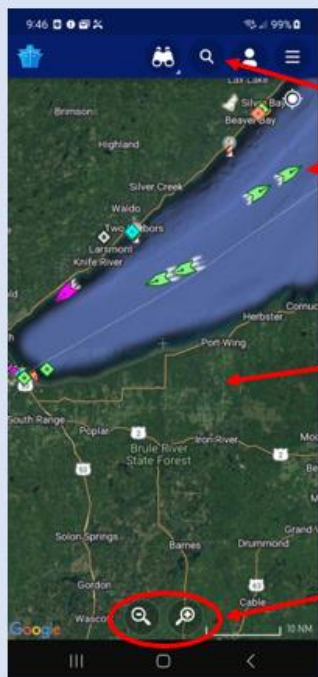

duluthharborcam.com

Duluth Canal Cam	Ships incoming to Duluth Canal
Duluth Harbor Cam	Looking down Duluth Harbor
Duluth Aerial Lift Cam	Looking back at Duluth Canal
AMI(Connor's Point) Cam	Looking back up Duluth Harbor
Wisconsin Point Cam	View of some loading docks
Two Harbors Cam	Two Harbors (North of Duluth)

App for tracking boats.

[Marine Traffic App](#)

Annual catalog of ships.

[Know your ships](#)

Duluth Ship Canal Schedule
[Ship Schedule online](#)

More live cams around the Great Lakes (Some great closeups of the ships)

Soo Locks	Allows passage from Lake Superior to the other great Lakes
Port Huron Michigan	At the south end of Lake Huron
Saint Clair, Michigan	Halfway between Lake Huron and St Clair
Marine City, Michigan	Halfway between St Clair and Algonac
Algonac Michigan	Almost to Lake StClair (headed for Detroit)
Pre-recorded videos on You Tube	
Mike	Mostly views and facts centered on the Duluth Canal.
Paul Scinocca	Varied topics and locations concerning boats in the lakes.
Joe Franta	Joe records his assignments on various ships around the world.
Fleming Yacht - Venture	Cruises on "The Ultimate Cruising Yacht".
Long Tail boat racing Thailand	Super small boats with boosted engines and long tail propulsion.
Rice Tractor Racing	Rice tractors souped up for racing.
Monsters of the Great Lakes	Some of the big boats on the Great Lakes.

Using Marine Traffic

Use the search button to locate a ship or port.

Click on a boat icon to see information about it.

Use your fingers to change the size, and to move around the map.

Be SURE you are on this view and close the app before shutting of your cell phone. Otherwise the app will continue to run and burn Gigabits!